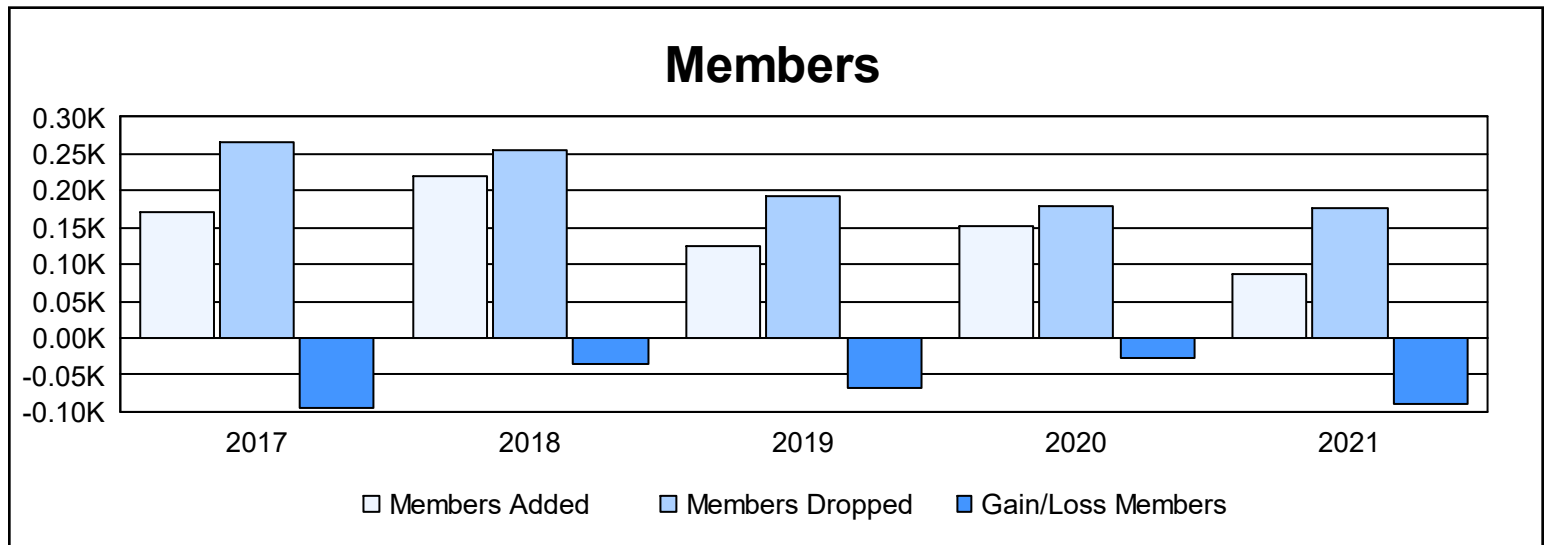

Year	New Clubs	Dropped Clubs	Gain/ Loss Clubs	New Members	Charter Members	Reinstate Members	Transfer Members	Total Member Added	Total Members Dropped	Gain/ Loss Members
2016-2017	0	2	-2	159	1	7	4	171	265	-94
2017-2018	1	1	0	169	28	10	13	220	254	-34
2018-2019	0	2	-2	107	1	9	7	124	192	-68
2019-2020	0	2	-2	136	0	9	6	151	178	-27
2020-2021	0	0	0	74	0	7	6	87	177	-90
<b>Average</b>	<b>0</b>	<b>1</b>	<b>-1</b>	<b>129</b>	<b>6</b>	<b>8</b>	<b>7</b>	<b>151</b>	<b>213</b>	<b>-63</b>

### Membership Composition June 2021 Cumulative