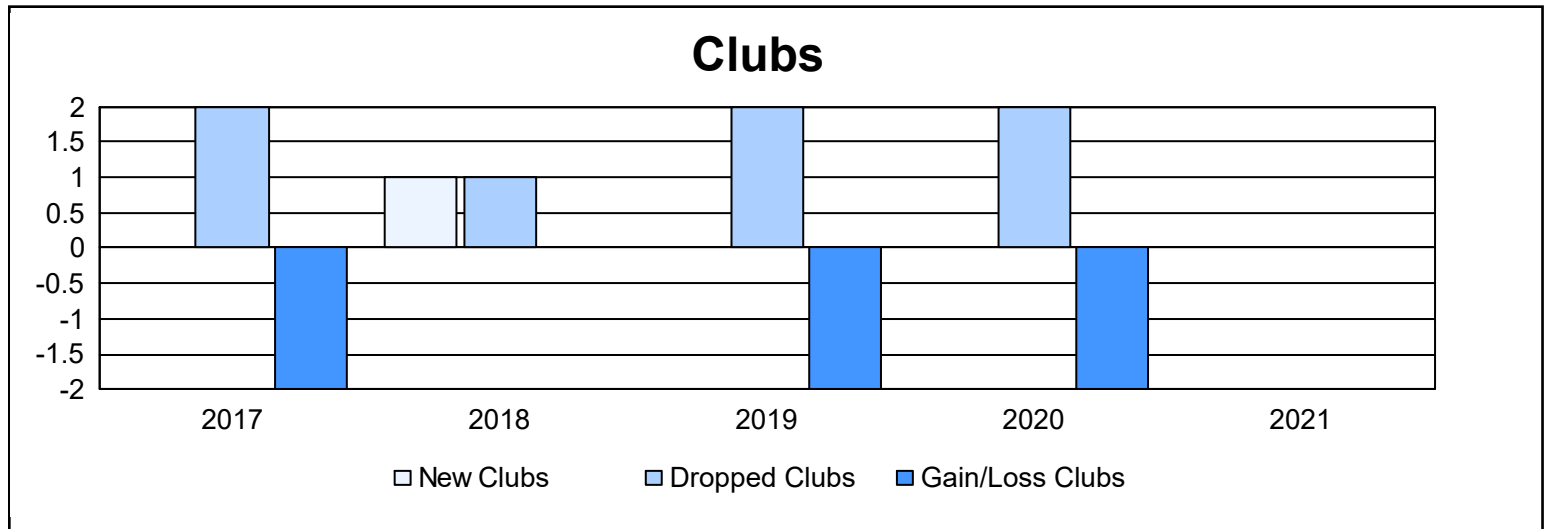

Year	New Clubs	Dropped Clubs	Gain/ Loss Clubs	New Members	Charter Members	Reinstate Members	Transfer Members	Total Member Added	Total Members Dropped	Gain/ Loss Members
2016-2017	0	2	-2	159	1	7	4	171	265	-94
2017-2018	1	1	0	169	28	10	13	220	254	-34
2018-2019	0	2	-2	107	1	9	7	124	192	-68
2019-2020	0	2	-2	136	0	9	6	151	178	-27
2020-2021	0	0	0	74	0	7	6	87	177	-90
<b>Average</b>	<b>0</b>	<b>1</b>	<b>-1</b>	<b>129</b>	<b>6</b>	<b>8</b>	<b>7</b>	<b>151</b>	<b>213</b>	<b>-63</b>

### Membership Composition June 2021 Cumulative