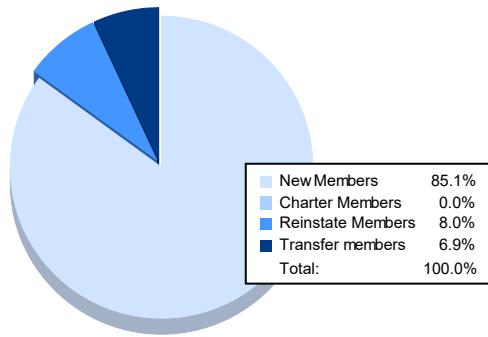

Year	New Clubs	Dropped Clubs	Gain/ Loss Clubs	New Members	Charter Members	Reinstate Members	Transfer Members	Total Member Added	Total Members Dropped	Gain/ Loss Members
2016-2017	0	2	-2	159	1	7	4	171	265	-94
2017-2018	1	1	0	169	28	10	13	220	254	-34
2018-2019	0	2	-2	107	1	9	7	124	192	-68
2019-2020	0	2	-2	136	0	9	6	151	178	-27
2020-2021	0	0	0	74	0	7	6	87	177	-90
<b>Average</b>	<b>0</b>	<b>1</b>	<b>-1</b>	<b>129</b>	<b>6</b>	<b>8</b>	<b>7</b>	<b>151</b>	<b>213</b>	<b>-63</b>

### Membership Composition June 2021 Cumulative